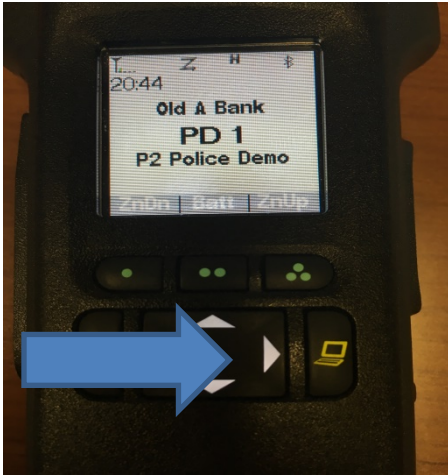

MONTGOMERY COUNTY
MOTOROLA APX PORTABLE RADIO QUICK USERS GUIDE-PROFILE

To reach the **Prfl** (Profile) tab press the right arrow once.

Select **Prfl** button to display available options.

Profile Options:

No Disp Light (No Display Light): The display lights will only turn on when buttons are pressed on the radio.

Disp Light On (Display Light On): The display lights will remain at a constant dimmer state.

Surveillance: Will silence all sounds and display lights will not activate at all.

Loud Audio: Makes all audio on the radio louder and the display lights will turn on when button are pressed on the radio.