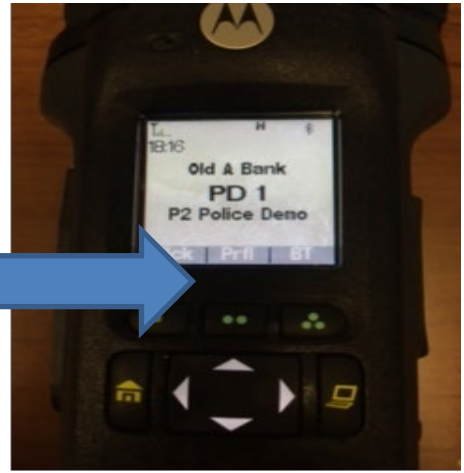

MONTGOMERY COUNTY
MOTOROLA APX PORTABLE RADIO QUICK USERS GUIDE-PROFILE

To reach the **Prfl** (Profile) tab press the right arrow once.

Select **Prfl** button to display available options.

Profile Options:

No Disp Light (No Display Light): The display lights will only turn on when buttons are pressed on the radio.

Disp Light On (Display Light On): The display lights will remain at a constant dimmer state.

Surveillance: Will silence all sounds and display lights will not activate at all.

Loud Audio: Makes all audio on the radio louder and the display lights will turn on when button are pressed on the radio.