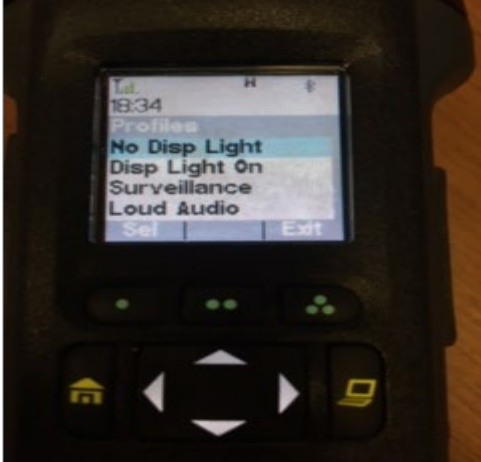

MONTGOMERY COUNTY
MOTOROLA APX PORTABLE RADIO QUICK USERS GUIDE-PROFILE

To reach the **Prfl** (Profile) tab press the right arrow once.

Select **Prfl** button to display available options.

Profile Options:

No Disp Light (No Display Light): The display lights will only turn on when buttons are pressed on the radio.

Disp Light On (Display Light On): The display lights will remain at a constant dimmer state.

Surveillance: Will silence all sounds and display lights will not activate at all.

Loud Audio: Makes all audio on the radio louder and the display lights will turn on when button are pressed on the radio.